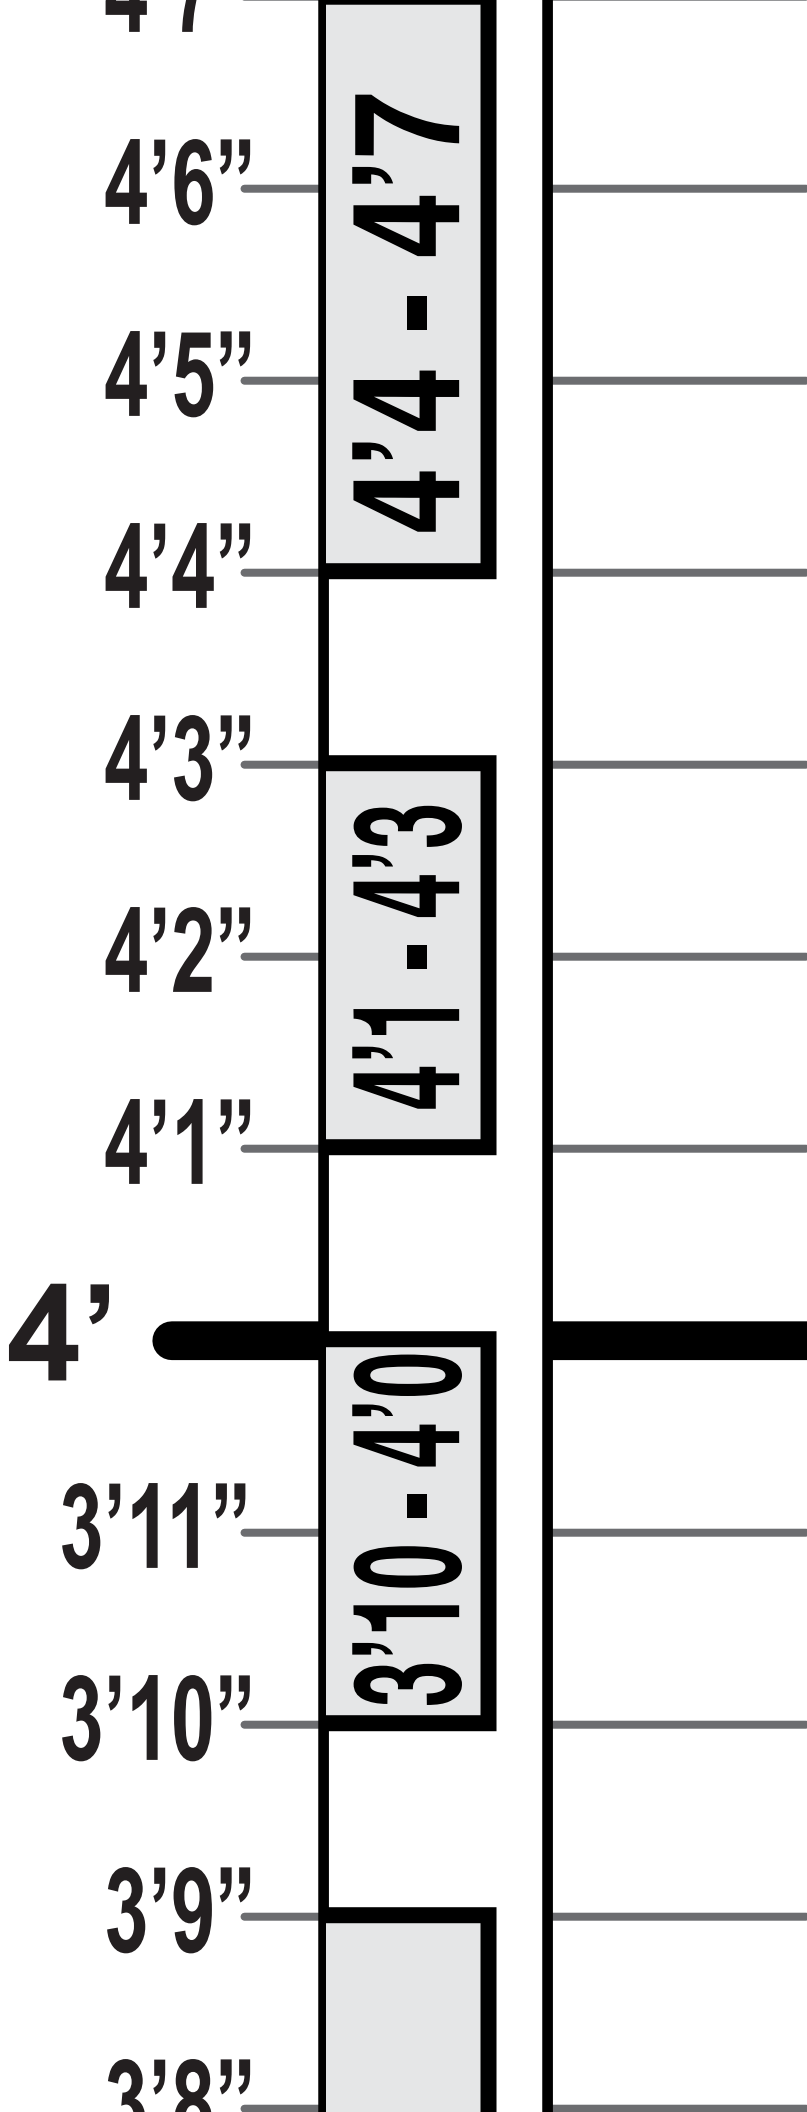

Make sure your printer is set to 100-percent. Do not reduce the print size in your printer page setup area. You can verify that this chart is printed correctly by measuring space between each line with a ruler; it should measure 1 inch. To open the print dialog box, press CTRL + P for pc or COMMAND +P for mac.

Use a quarter to make sure this page is printed at the correct size.

**POSITION
PAGES
DIRECTLY
ABOVE
IN NUMBER
ORDER**

DO NOT OVERLAP

**PLACE THIS
PAGE
LEVELED
ON
FLOOR**

1'

2'

3'

3'6"

3'7"

3'6 - 3'9

**ACCURATE
MEASUREMENTS
INSURE A
PROPER
FIT**

**GIRLS SHOULD
WEAR FLATS
WHEN BEING
MEASURED.**